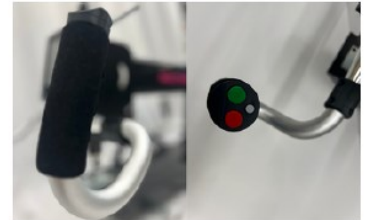

NOLTING

LONGARM QUILTING MACHINES
THE WORKHORSE OF LONGARMS

Flair

NOLTING™

**The same reliable workhorse with industry leading technology
for easier quilting at your fingertips!**

- 20" throat space
- Proprietary stitch regulator that has four amazing stitch modes: regulated, non-regulated, cruise, and baste.
- Dimmable LED lighting
- Front curved handlebars that can rotate for comfortable quilting
- 4.3" front touchscreen that includes a laser to guide your quilting patterns
- L bobbin
- Oil maintenance reminders
- Smooth and lightweight, custom built, individually, by skilled craftsmen at the Nolting Manufacturing facility in Hiawatha, Iowa