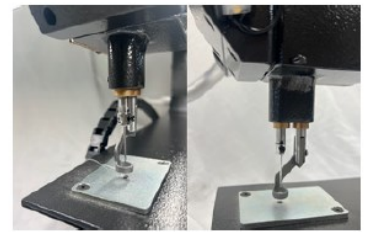

NOLTING

LONGARM QUILTING MACHINES
THE WORKHORSE OF LONGARMS

Flair

NOLTING™

**The same reliable workhorse with industry leading technology
for easier quilting at your fingertips!**

- 20" throat space
- Proprietary stitch regulator that has four amazing stitch modes: regulated, non-regulated, cruise, and baste.
- Dimmable LED lighting
- Front curved handlebars that can rotate for comfortable quilting
- 4.3" front touchscreen that includes a laser to guide your quilting patterns
- L bobbin
- Oil maintenance reminders
- Smooth and lightweight, custom built, individually, by skilled craftsmen at the Nolting Manufacturing facility in Hiawatha, Iowa