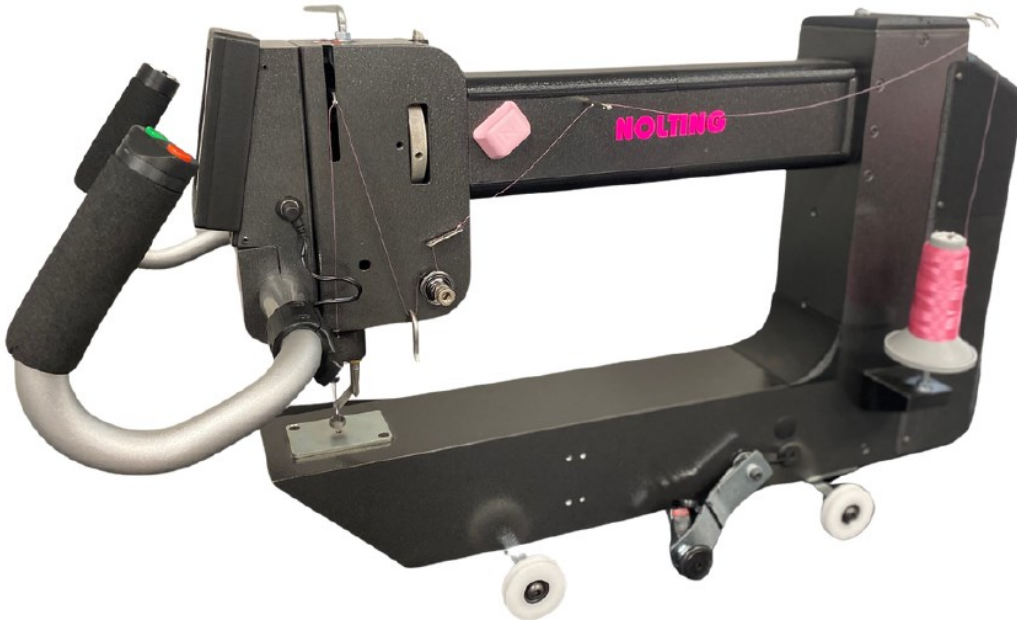

NOLTING

LONGARM QUILTING MACHINES
THE WORKHORSE OF LONGARMS

Flair

NOLTING™

**The same reliable workhorse with industry leading technology
for easier quilting at your fingertips!**

- 20" throat space
- Proprietary stitch regulator that has four amazing stitch modes: regulated, non-regulated, cruise, and baste.
- Dimmable LED lighting
- Front curved handlebars that can rotate for comfortable quilting
- 4.3" front touchscreen that includes a laser to guide your quilting patterns
- L bobbin
- Oil maintenance reminders
- Smooth and lightweight, custom built, individually, by skilled craftsmen at the Nolting Manufacturing facility in Hiawatha, Iowa

Nolting Lavender
Gloss: Black, White, Red, Teal, Plum, Magenta, Metallic Purple
Hammered Charcoal

Get a Professional Package

Professional packages include machine, frame, needles, bobbins, bobbin winder, oil, Pantograph patterns, clamps, leaders, product manual, 5 year warranty.
Nolting offers delivery, setup, installation, and training.

Bobbin Winder

"L or M" bobbin

Nolting Commercial Steel Frame

Add Automation

Quilt *imagine*

Choose from 3 levels:

Basic
Pro
Gold

Choose from 3 levels: