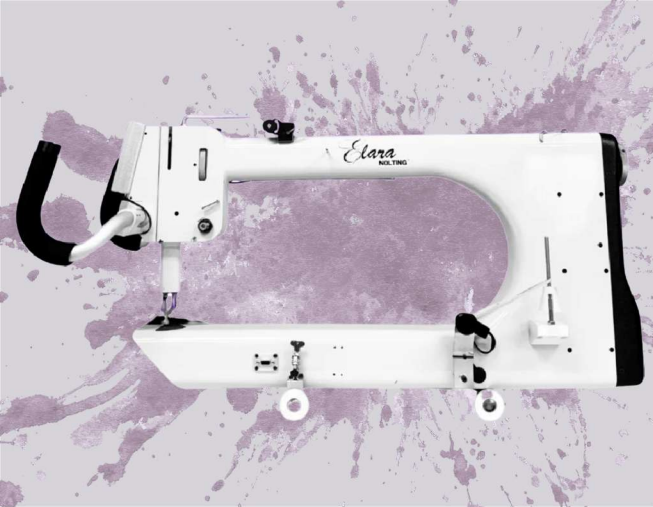

Available in multiple finishes so you can match your studio style. Ask us what's currently available

**NOLTING'S EXCLUSIVE COLOR
LAVENDER BLISS**

Add Automation